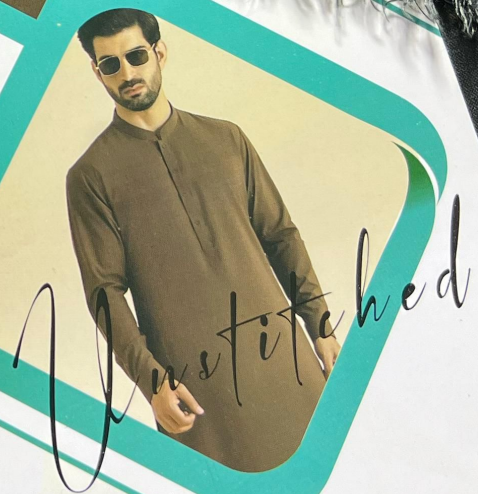

SAPPHIRE  
**MEN'S  
COLLECTION**

#The Great Sale  
Soft & Pliable Fabric

5500

SAPPHIRE  
**MEN'S  
COLLECTION**

#The Great Sale  
Soft & Pliable Fabric

Price: 5

SAPPHIRE  
**MEN'S**  
COLLECTION

SAPPHIRE

# SAPPHIRE MEN'S COLLECTION

Great Sale

BLENDING FABRIC

SAPPHIRE  
MEN'S

SAPPHIRE  
**MEN'S  
COLLECTION**

#The Great Sale  
Soft & Pliable Fabric

Price: 5,500

 [www.sapphire.com](http://www.sapphire.com)

A graphic design element featuring a teal and white background with a stylized white outline of a building or structure. The design includes a teal horizontal bar at the top, a teal square on the right, and a teal-bordered photo of a man wearing sunglasses and a dark brown shirt. Below the photo, the word "SAPPHIRE" is written in a serif font.